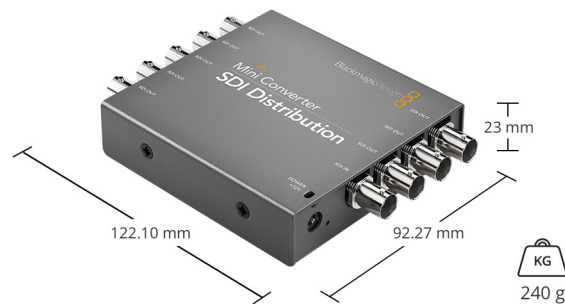

2K Format Support

2048 x 1080PsF23.98, 2048 x 1080p23.98,
2048 x 1080PsF24, 2048 x 1080p24, 2048
x 1080PsF25, 2048 x 1080p25.

SDI Audio Sampling

Television standard sample rate of
48 kHz and 24 bit.

Operating Systems

Mac OS X 10.10 Yosemite,
Mac OS X 10.11 El Capitan
or later.

Windows 8.1 or
Windows 10.

Power Requirements

Power Supply

+12V universal power supply included
with international socket adapters for all
countries. Cable tie point.

Power Consumption

4.80 Watts

Operational Voltage Range

12 - 31V DC

Physical Specifications

Environmental Specifications

Operating temperature

0° to 40° C (32° to 104° F)

Storage temperature

-20° to 45° C (-4° to 113° F)

Relative Humidity

0% to 90% non-condensing

What's Included

Mini Converter SDI Distribution

Software CD

12V universal power supply with international socket adapters