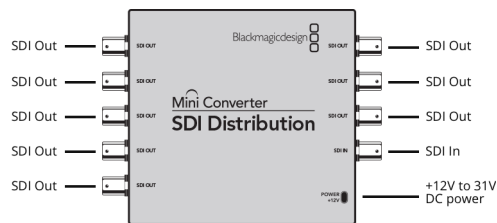

SDI Video Output

8 outputs automatically match the SDI video input.

Standards

SD Format Support

525/23.98 NTSC, 525/29.97 NTSC.
625/25 PAL.

SDI Compliance

SMPTE 259M, SMPTE 292M,
SMPTE 296M, SMPTE 372M,
SMPTE 424M-B and SMPTE 425M

SDI Color Precision

4:2:2 and 4:4:4

HD Format Support

720p50, 720p59.94, 720p60, 1080i50,
1080i59.94, 1080i60, 1080p23.98,
1080PsF23.98, 1080p24, 1080PsF24,
1080p25, 1080PsF25, 1080p29.97,
1080PsF29.97, 1080p30, 1080PsF30,
1080p50, 1080p59.94, 1080p60.

SDI Video Rates

SDI video connections are switchable
between SD, HD, and DCI 2K.

SDI Color Space

YUV and RGB

SDI Video Sampling

4:2:2 and 4:4:4

SDI Auto Switching

Automatically detects SD, HD or
3G-SDI.

ASI Support

Yes