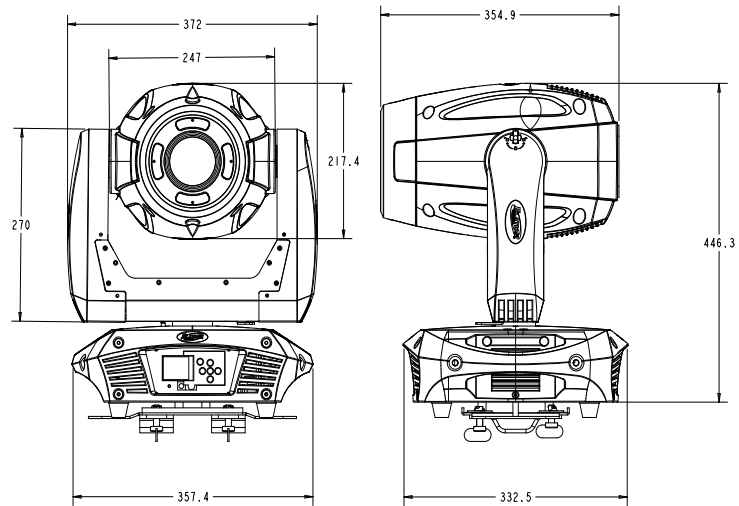

Platinum Spot 5R PRO

Platinum Spot 5R PRO Dimensions (mm)

The Platinum Spot 5R Pro by Elation Professional is an expanded PRO model of our successful Platinum Spot 5R with added features of CMY color mixing, Motorized Optical Zoom, Pan / Tilt Lock, Power Con in/out and Elation Wireless DMX receiver built in. This unit is comparable to the 575 fixture and more than double the lamp life. The Platinum Spot 5R Pro also features increased speed on all motors and is double the output of the 250 fixture. This unit is compact, 1/2 the size of a 575 fixture and 1/3 smaller than a 250 fixture. Additional features include superior optics for a flat and even light field and improved output. The Platinum Spot 5R Pro is powered by Phillips MSD Platinum 5R lamp providing up to 2,000 hours estimated lamp life. The Platinum Spot 5R Pro operates from a multi-voltage electronic power supply at 120v-240v 50/60hz. Control data input is via 3 pin and 5 pin DMX data first in and out connections.

TECHNICAL SPECIFICATIONS

- **DMX Channels:** 23/21/34 3 x DMX Channel Modes
- **Control:** 3-pin & 5-pin DMX
- **Dimmer:** Mechanical Dimmer 0-100%
- **Strobe:** Variable speed Shutter / Strobe
- **Iris:** Motorized Iris
- **Pan/Tilt:** 540/630 x 265
- **Power Supply:** 120v-240V 50/60hz
- **Power Consumption:** 350W MAX
- **Lamp:** MSD Platinum 5R Philips
- **Lamp life:** MSD Platinum 5R Philips 2,000hr
- **Lux:** 6350 Lux / 590 fc @ 16'
- **Dimensions:** (LxWxH) 14.6" x 14.5" x 18.4" / 370.84 x 368.3 x 467.36 mm
- **Weight:** 42 lbs / 19 kg

Static Gobos

FEATURING THE NEW
PHILIPS
MSD PLATINUM 5R

PHOTOMETRICS

Minimum Beam Angle: 11°

LUX x 0.0929 = FC

Maximum Beam Angle: 42°

LUX x 0.0929 = FC

Platinum Spot 5R PRO