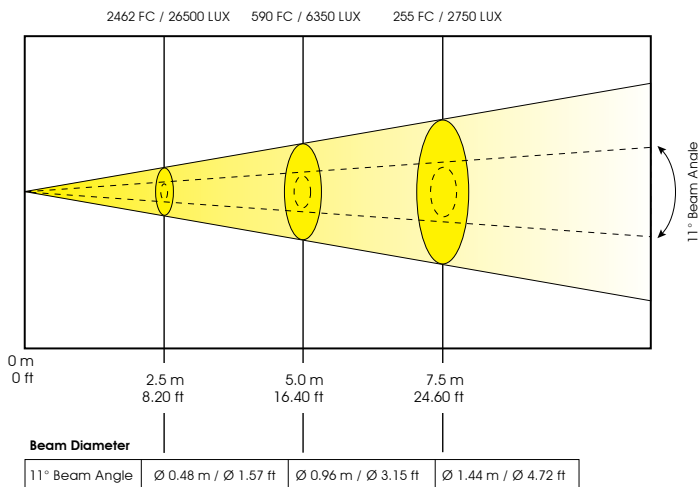

TECHNICAL SPECIFICATIONS

- **DMX Channels:** 23/21/34 3 x DMX Channel Modes
- **Control:** 3-pin & 5-pin DMX
- **Dimmer:** Mechanical Dimmer 0-100%
- **Strobe:** Variable speed Shutter / Strobe
- **Iris:** Motorized Iris
- **Pan/Tilt:** 540/630 x 265
- **Power Supply:** 120v-240V 50/60hz
- **Power Consumption:** 350W MAX
- **Lamp:** MSD Platinum 5R Philips
- **Lamp life:** MSD Platinum 5R Philips 2,000hr
- **Lux:** 6350 Lux / 590 fc @ 16'
- **Dimensions:** (LxWxH) 14.6" x 14.5" x 18.4" / 370.84 x 368.3 x 467.36 mm
- **Weight:** 42 lbs / 19 kg

Static Gobos

FEATURING THE NEW
PHILIPS
MSD PLATINUM 5R

PHOTOMETRICS

Minimum Beam Angle: 11°

LUX x 0.0929 = FC

Maximum Beam Angle: 42°

LUX x 0.0929 = FC

Platinum Spot 5R PRO

DMX TRAITS

23 DMX Channels (Standard Mode):

Channel	Value	Function
1	0 - 255	PAN Movement 8bit
2	0 - 255	PAN Fine 16bit
3	0 - 255	Tilt Movement 8bit
4	0 - 255	Tilt Fine 16bit
5	0 - 255	Color Wheel
6	0 - 255	Cyan color
7	0 - 255	Magenta color
8	0 - 255	Yellow color
9	0 - 255	Rotating gobos, cont. rotation
10	0 - 255	Rotating gobo index, rotating gobo rotation
11	0 - 255	Fixed gobo rotation
12	0 - 255	3 facet rotating prism, prism/gobo macros
13	0 - 255	Rotating prism
14	0 - 255	Focus
15	0 - 255	Zoom
16	0 - 255	Shutter, strobe
17	0 - 255	Dimmer intensity
18	0 - 255	Iris
19	0 - 255	Frost
20	0 - 255	Speed of CMYK & color macro speed
21	0 - 255	Speed pan/tilt movement
22	0 - 255	Color macros - CMY and color wheel
23	0 - 255	Lamp on/off, reset, internal programs