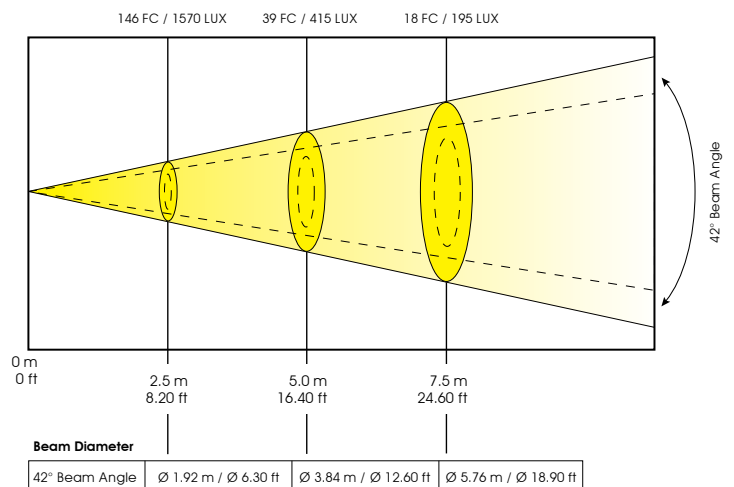

TECHNICAL SPECIFICATIONS

- **DMX Channels:** 23/21/34 3 x DMX Channel Modes
- **Control:** 3-pin & 5-pin DMX
- **Dimmer:** Mechanical Dimmer 0-100%
- **Strobe:** Variable speed Shutter / Strobe
- **Iris:** Motorized Iris
- **Pan/Tilt:** 540/630 x 265
- **Power Supply:** 120v-240V 50/60hz
- **Power Consumption:** 350W MAX
- **Lamp:** MSD Platinum 5R Philips
- **Lamp life:** MSD Platinum 5R Philips 2,000hr
- **Lux:** 6350 Lux / 590 fc @ 16'
- **Dimensions:** (LxWxH) 14.6" x 14.5" x 18.4" / 370.84 x 368.3 x 467.36 mm
- **Weight:** 42 lbs / 19 kg

Static Gobos

FEATURING THE NEW
PHILIPS
MSD PLATINUM 5R

PHOTOMETRICS

Minimum Beam Angle: 11°

LUX x 0.0929 = FC

Maximum Beam Angle: 42°

LUX x 0.0929 = FC

Platinum Spot 5R PRO

DMX TRAITS

23 DMX Channels (Standard Mode):

Channel	Value	Function
1	0 - 255	PAN Movement 8bit
2	0 - 255	PAN Fine 16bit
3	0 - 255	Tilt Movement 8bit
4	0 - 255	Tilt Fine 16bit
5	0 - 255	Color Wheel
6	0 - 255	Cyan color
7	0 - 255	Magenta color
8	0 - 255	Yellow color
9	0 - 255	Rotating gobos, cont. rotation
10	0 - 255	Rotating gobo index, rotating gobo rotation
11	0 - 255	Fixed gobo rotation
12	0 - 255	3 facet rotating prism, prism/gobo macros
13	0 - 255	Rotating prism
14	0 - 255	Focus
15	0 - 255	Zoom
16	0 - 255	Shutter, strobe
17	0 - 255	Dimmer intensity
18	0 - 255	Iris
19	0 - 255	Frost
20	0 - 255	Speed of CMYK & color macro speed
21	0 - 255	Speed pan/tilt movement
22	0 - 255	Color macros - CMY and color wheel
23	0 - 255	Lamp on/off, reset, internal programs